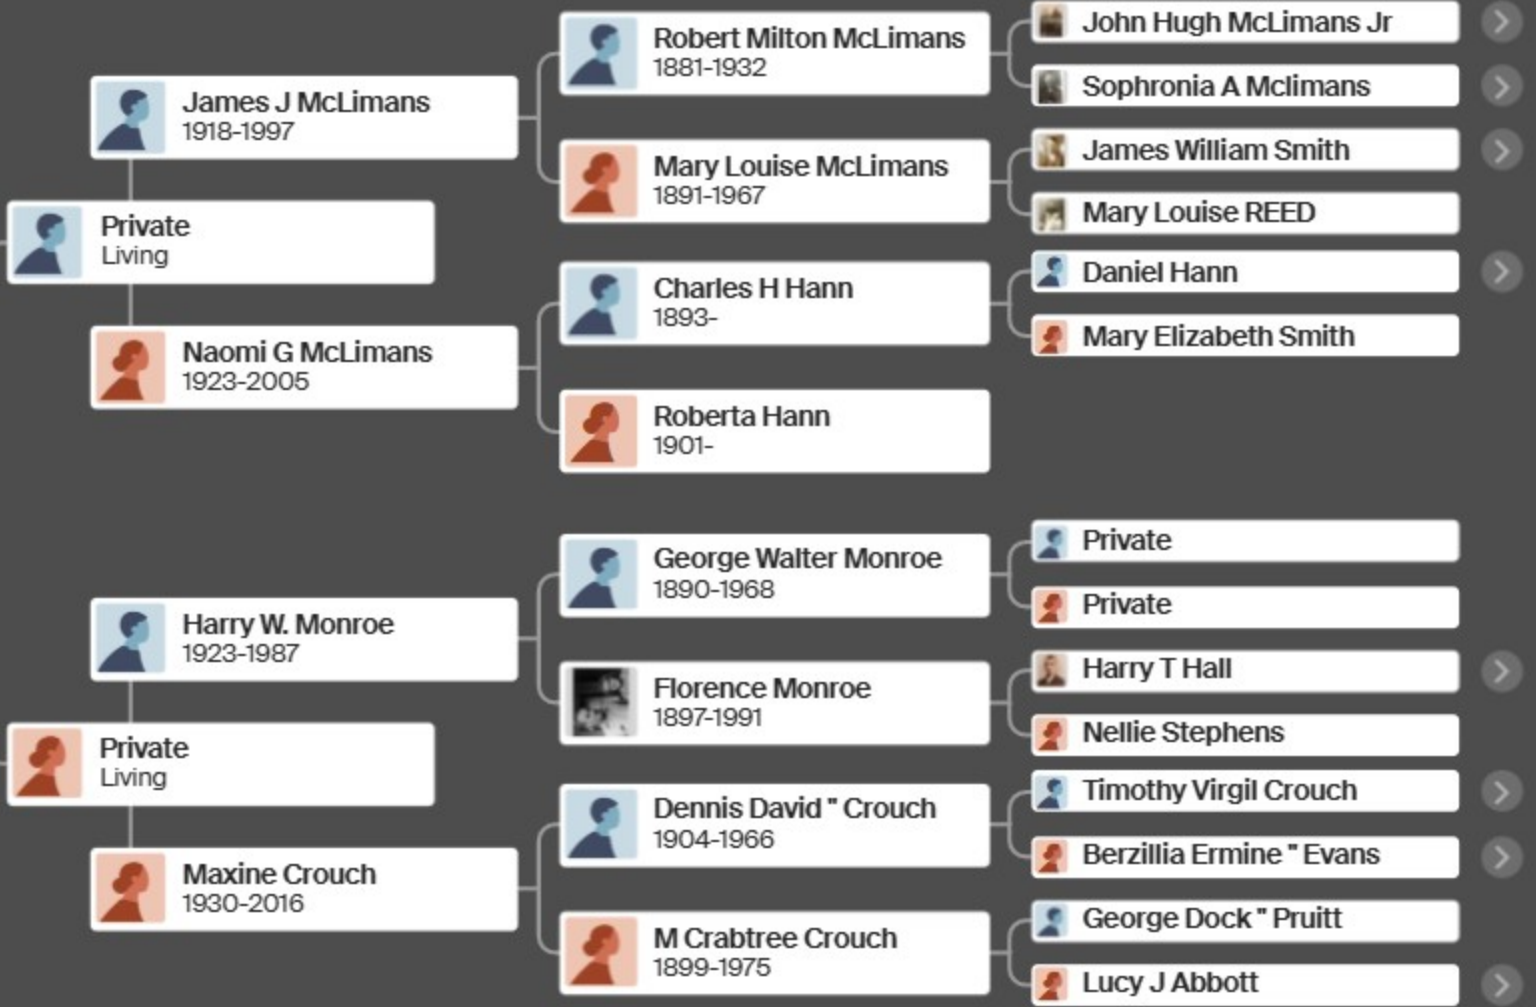

Spouse & Children ^

  Private

 Private

 Private

 Private

 Private

 Private

Siblings v

 **Private**  
Living

Spouse & Children ^

-   Private
-  Private
-  Private
-  Private
-  Private
-  Private

Siblings v

 **Michael Carey**  
1832-1944

 **Charles A French**

 **Dorothy A Cary French**

 **Chester J. French**  
1901-1967

 **Mattilda E Manchester**

 **Harry Wayland French**  
1926-2001

 **Private**  
Living

 **Private**  
Living

 **Margaret Byrne**

 **James S Gray**

 **Ella Elizabeth Hill**

 **Leland Wesley Gray**  
1896-1947

 **Ethel Maud Woodward**  
1899-1987

 **Ieland wesley Gray Jr**  
1928-1980

 **Private**  
Living

 **Barbara A Shattuck**  
1927-2012

 **Forest E Shattuck**  
1898-1993

 **marion osborne**  
1906-1995

 **Henry Willis Shattuck**