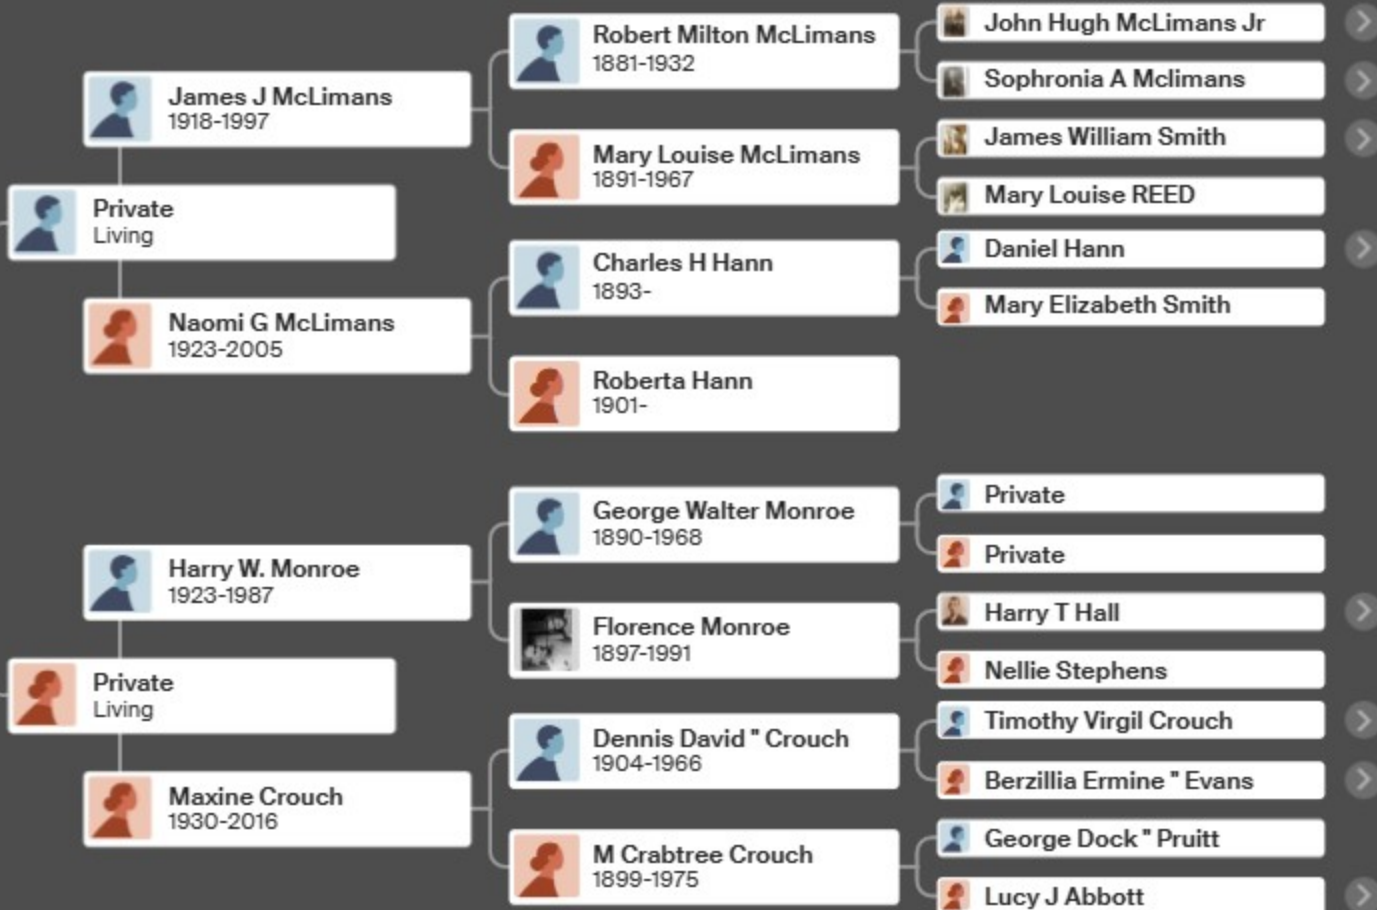

 Robert Milton McLimans  
1881-1932

 Mary Louise McLimans  
1891-1967

 Charles H Hann  
1893-

 Roberta Hann  
1901-

 George Walter Monroe  
1890-1968

 Florence Monroe  
1897-1991

 Dennis David " Crouch  
1904-1966

 **Ethel Maud Woodward**  
1899-1987

 **Ieland wesley Gray Jr**  
1928-1980

 **Private**  
Living

 **Barbara A Shattuck**  
1927-2012

 **Forest E Shattuck**  
1898-1993

 **marion osborne**  
1906-1995

 **Henry Willis Shattuck**

 **Adalaide E Martin**

 **Private**  
Living

- Spouse & Children ^
-  Private
  -  Private
  -  Private
  -  Private
  -  Private
  -  Private
- Siblings v

**Private Living**

Spouse & Children ^

- Private
- Private
- Private
- Private
- Private
- Private

Siblings v

 Private Living

Spouse & Children ^

-  Private
-  Private
-  Private
-  Private
-  Private
-  Private

Siblings v