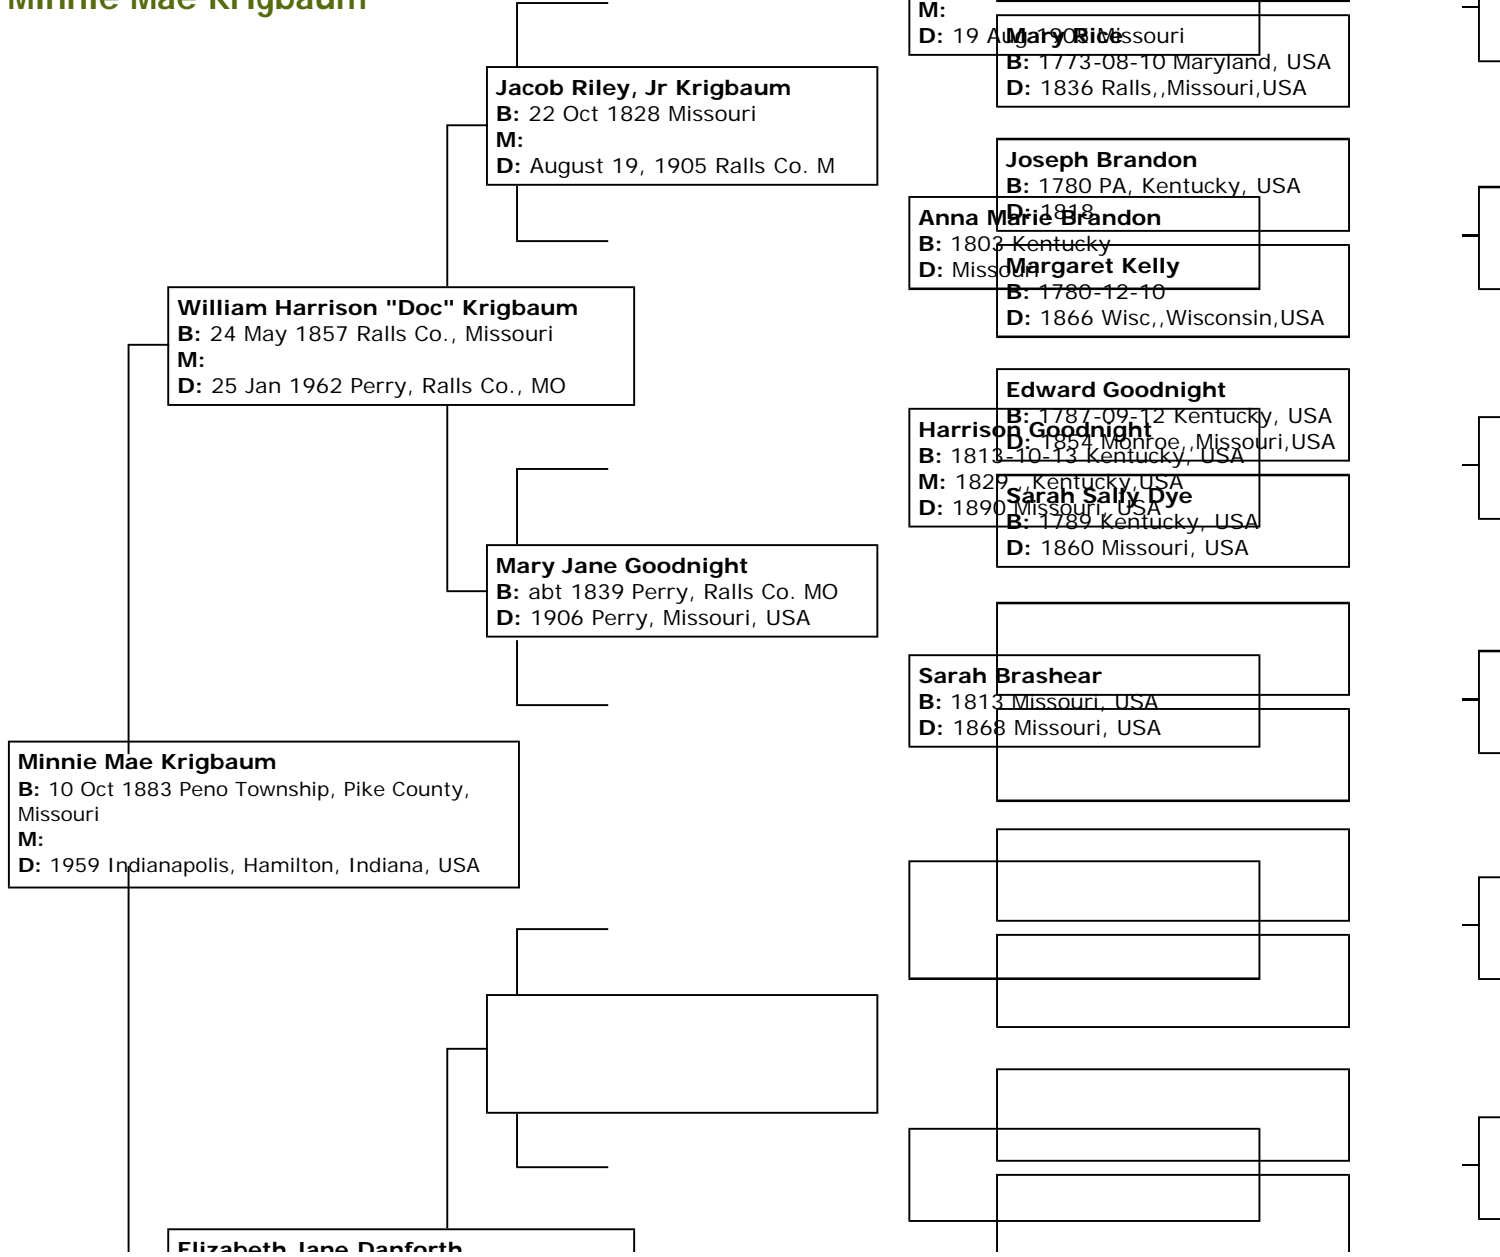

5 Generation Pedigree Chart

Minnie Mae Krigbaum

Elizabeth Jane Barron

B: abt 1855 Missouri

D: